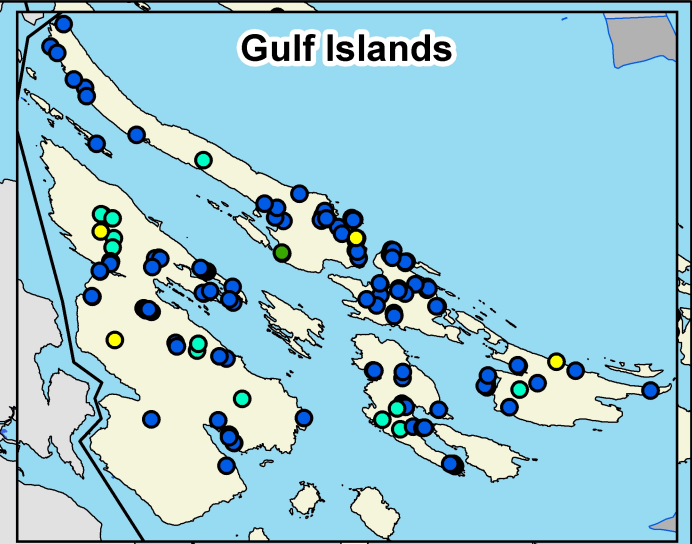

South Island Water Sources by Type

- HSDA Boundary
- South Vancouver Island

Water Source Type:

- Unknown
- Combined
- Groundwater
- Hauled
- Surface Water

Map created by A.Reid, May 2013
Water Data extracted from HealthSpace